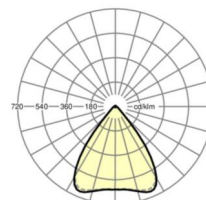

LIGHTING TECHNOLOGY

Placement	LED, Colour rendering/Light colour CRI ≥ 80 / 6500K
Colour tolerance (MacAdam)	3SDCM
Photobiological safety (Luminaire)	RG1
Nominal luminous flux	9808lm
LED service life	50000h L80/B10 (Tq 25°C)
Luminaire luminous efficiency	141lm/W
Beam angle	80° (C0) / 80° (C90)
UGR lat./long.	19.5 / 19.7

MECHANICS

Housing colour	traffic white RAL 9016
Dimensions (LxWxDxH)	1531mm x 55mm x 37mm
Weight (net)	1.9kg
Type of installation	Mounting rail system installation, Ceiling-mounted light structure, Pendant light structure

Dimensions

L	1531 mm	Length
B	55 mm	Width
H	37 mm	Height

DEEP-LINK

<https://www.regiolux.de/en/article/19430004180>

Reference	LED 10000lm 865
ηLB	100 %
Φ ↓/↑	98 % / 2 %
UGR lat./long.	19.5 / 19.7